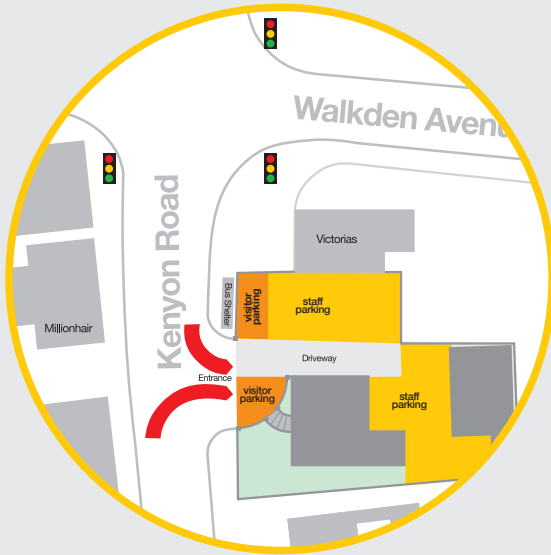

directions to bd2 studios 55 kenyon road

sat nav: **WN1 2DU**

from roundabout at 'cherry gardens' pub, turn into 'mesnes road'
head past 'the brockett arms' to set of traffic lights, take immediate
left turn into driveway after lights into visitor parking place at front of office.

Standish A49
(M6 Junction 27)

A49

CHERRY GARDENS PUB
OLD OFFICE

WIGAN INFIRMARY

THE BROCKETT ARMS

bd2

MESNES PARK

A49

TESCO

Aspull B5239
(M61 Junction 6)

WIGAN TOWN CENTRE

WIGAN WALL GATE RAILWAY STATION

NORTH WESTERN RAILWAY STATION

ASDA

B&Q

WIGAN PIER

A49

A577

Bryn A49
(M6 Junction 25a)